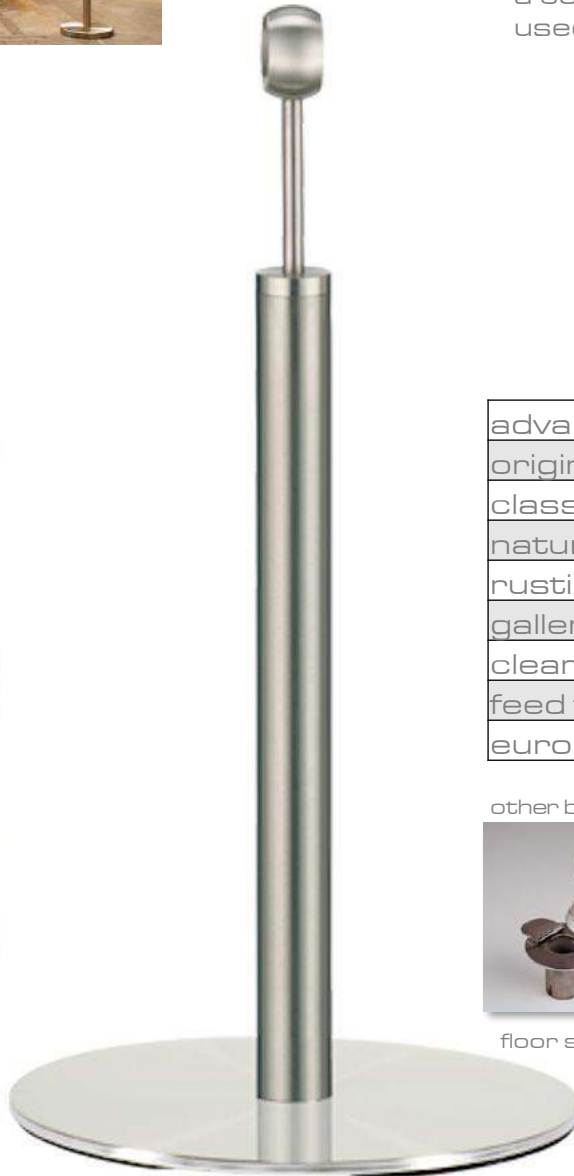

the euro rope barrier

the euro post has a cylindrical head allowing the rope to feed through giving a continuous length. dda aware with single connectivity, the post can be used both indoor and out.

	dda Aware	stainless steel	brass	powder coated	floor protectors	four way	standard weight	warranty	fully assembled	height (mm)	weight (kgs)	tube (mm)	base (mm)
advance ®	●	●	●	●	●	●	●	●	●	945	12	50	340
original ®	●	●	●	●	●	●	●	●	●	1020	12	50	340
classico ®	●	●	●	●	●	●	●	●	●	1020	12	50	340
natural ®	●	●	●	●	●	●	●	●	●	945	12	50	340
rustic	●	●	●	●	●		●	●	●	1010	19	90	400
gallery	●	●	●	●	●	●	●	●	●	670	7	38	340
clear ®	●	●	●	●	●	●	●	●	●	945	12	50	340
feed through	●	●	●	●	●		●	●	●	1020	12	50	340
euro	●	●			●		●	●		620	12	43	368

other base options.

floor socket

surface mount

heavy weight

standard