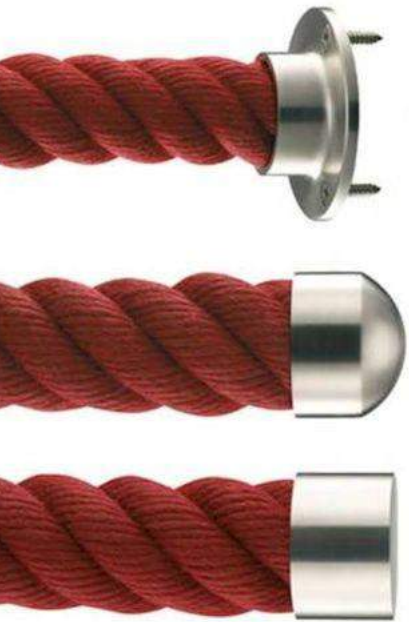

the euro rope barrier

the euro post has a cylindrical head allowing the rope to feed through giving a continuous length. dda aware with single connectivity, the post can be used both indoor and out.

	dda Aware	stainless steel	brass	powder coated	floor protectors	four way	standard weight	warranty	fully assembled	height (mm)	weight (kgs)	tube (mm)	base (mm)
advance ®	●	●	●	●	●	●	●	●	●	945	12	50	340
original ®	●	●	●	●	●	●	●	●	●	1020	12	50	340
classico ®	●	●	●	●	●	●	●	●	●	1020	12	50	340
natural ®	●	●	●	●	●	●	●	●	●	945	12	50	340
rustic	●	●	●	●	●		●	●	●	1010	19	90	400
gallery	●	●	●	●	●	●	●	●	●	670	7	38	340
clear ®	●	●	●	●	●	●	●	●	●	945	12	50	340
feed through	●	●	●	●	●		●	●	●	1020	12	50	340
euro	●	●			●		●	●		620	12	43	368

other base options.

floor socket

surface mount

heavy weight

standard